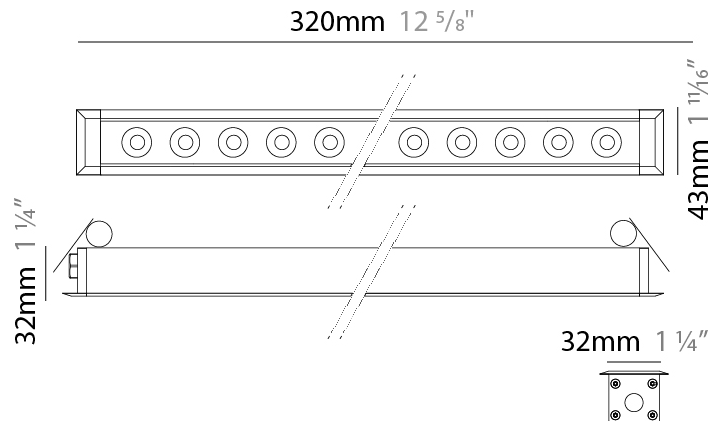

1. To build a product code in our configurator select the specify button on the base model # product page
2. To build a manual product code on this datasheet choose from the options listed below in blue font and add the suffix to the base model #

GENERAL

Series: Mini Corniche

Brand: Platek

Division: Exterior

Mounting Type: Recessed

Mounting Location: Ceiling

Subcategory: Downlight

PHYSICAL

Shape: Rectangle

Length (mm): 320

Length (in): 12 ⁵/₈

Width (mm): 43

Width (in): 1 ⁵/₈

Height (mm): 32

Height (in): 1 ¹/₄

Ceiling Thickness (mm): 2 - 13

Ceiling Thickness (in): 1/16 - 1/2

Light Distribution: Downlight

Weight (kg): 0.8

Weight (lbs): 1.76

Diffuser: Clear tempered glass

Gasket: Gore-Tex valve to prevent condensation

Fixture Finish: [BLK](#) / [WHI](#) / [GRY](#) / [COR](#) / [ANT](#) / [BRZ](#)

Fixture Material: Extruded Aluminum

Cut-out Measurements: 36mm / 1 7/16" x 310mm / 12 3/16"

ELECTRICAL

Lamp Type: LED

Total Output Wattage (W): 11.5

Dimming: Bluetooth technology or DMX

Control Gear: DMX

Driver Included: No

Driver Location: Remote

Driver Type: Constant Current - Universal

Driver Class: Class 2

Input Voltage (V): 120 - 277

Constant Current (MA): 500

LED

Number of LEDs: 8

Color Temperature (°K): RGBW

CRI: >80 CRI

Lamp Life (hrs): 60000

Special LEDs offerings: RGBW

OPTICAL

Optic°: [26](#) / [40](#) / [ELL](#)

RATINGS AND CERTIFICATIONS

Certified By: Certified for North American Standards

IP rating: IP65

IK Rating: IK07

Bug Rating: B1 U0 G0